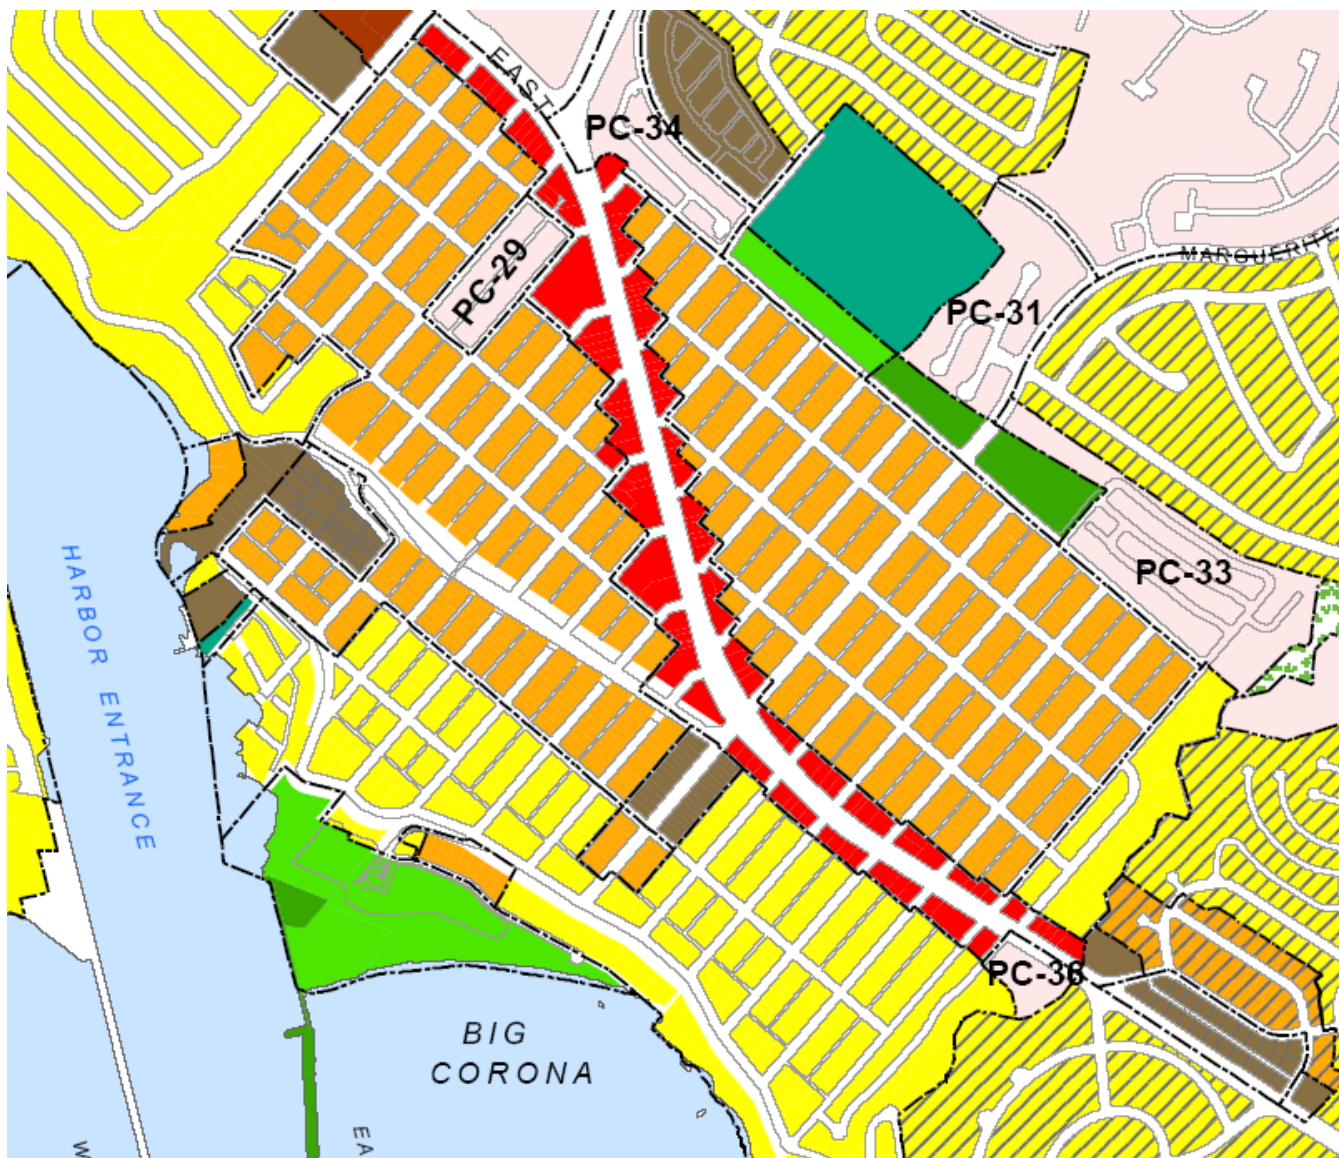

Corona del Mar Village Zoning Map  
Prepared by Stacey Harmon of Surterre Properties  
949.885.6497

Map from: [http://www6.city.newport-beach.ca.us/website/gis/pdf\\_maps/Zoning\\_36X48.pdf](http://www6.city.newport-beach.ca.us/website/gis/pdf_maps/Zoning_36X48.pdf)

Yellow = R1

- South of PCH:
  - Hazel
  - Poppy
  - Poinsettia
  - Orchid
  - Narcissus
  - Marigold

- South of Bayside
  - Larkspur
  - Jasmine
  - Iris
  - Heliotrope
  - Goldenrod

Orange = R2

Brown = Various densities